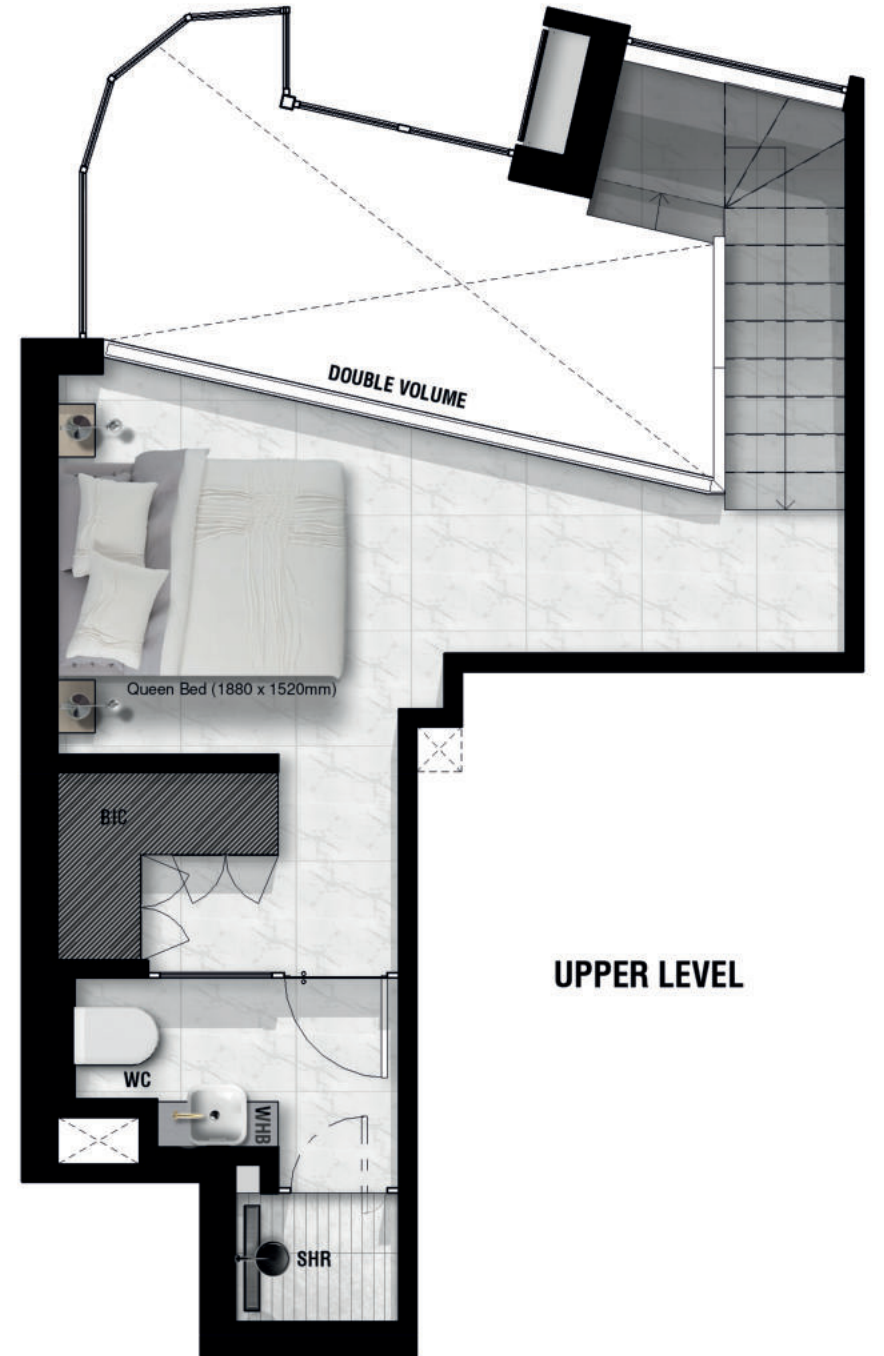

APARTMENT TYPE

LOFT K

1 BEDROOM 1.5 BATHROOM

AREAS	GROSS UNIT AREA (EXCL. BALCONY)	47 m ²
BALCONY	3 m ²	
TOTAL	50 m ²	

LOCATION	LEVEL	NO. UNITS
	01	0
	02	0
	03	0
	04	0
	05	0
	06	0
	07	0
	08	1
	09	0
TOTAL		1

DISCLAIMER

EACH UNIT MAY HAVE SLIGHT VARIATIONS IN AREA & DESIGN
 FURNITURE LAYOUTS ARE INDICATIVE ONLY
 THE DEVELOPER RESERVES THE RIGHT TO MAKE AMENDMENTS TO THE LAYOUTS AS & IF REQUIRED

LOWER LEVEL

UPPER LEVEL