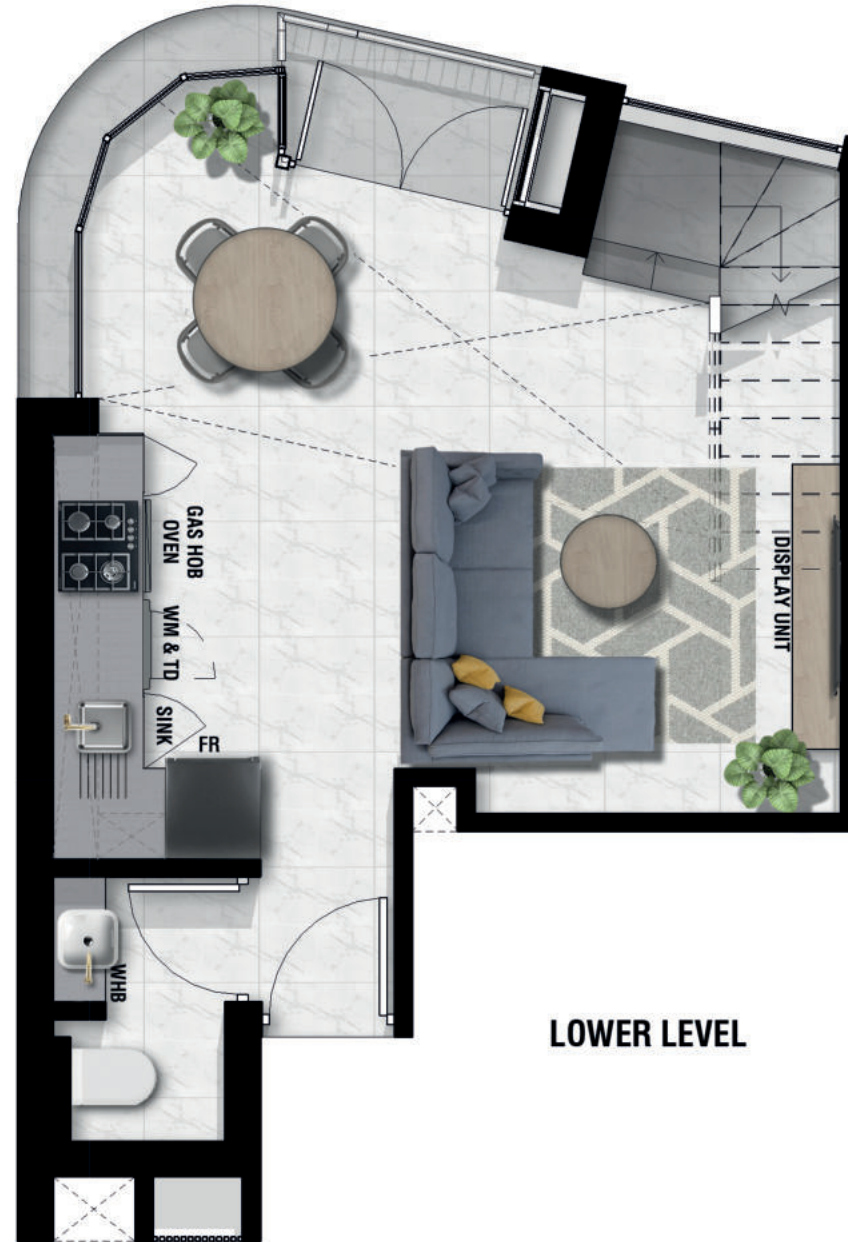

APARTMENT TYPE

LOFT K

1 BEDROOM 1.5 BATHROOM

AREAS	GROSS UNIT AREA (EXCL. BALCONY)	47 m ²
BALCONY	3 m ²	
TOTAL	50 m ²	

LOCATION	LEVEL	NO. UNITS
	01	0
	02	0
	03	0
	04	0
	05	0
	06	0
	07	0
	08	1
	09	0
TOTAL		1

DISCLAIMER

EACH UNIT MAY HAVE SLIGHT VARIATIONS IN AREA & DESIGN
 FURNITURE LAYOUTS ARE INDICATIVE ONLY
 THE DEVELOPER RESERVES THE RIGHT TO MAKE AMENDMENTS TO THE LAYOUTS AS & IF REQUIRED

LOWER LEVEL

UPPER LEVEL