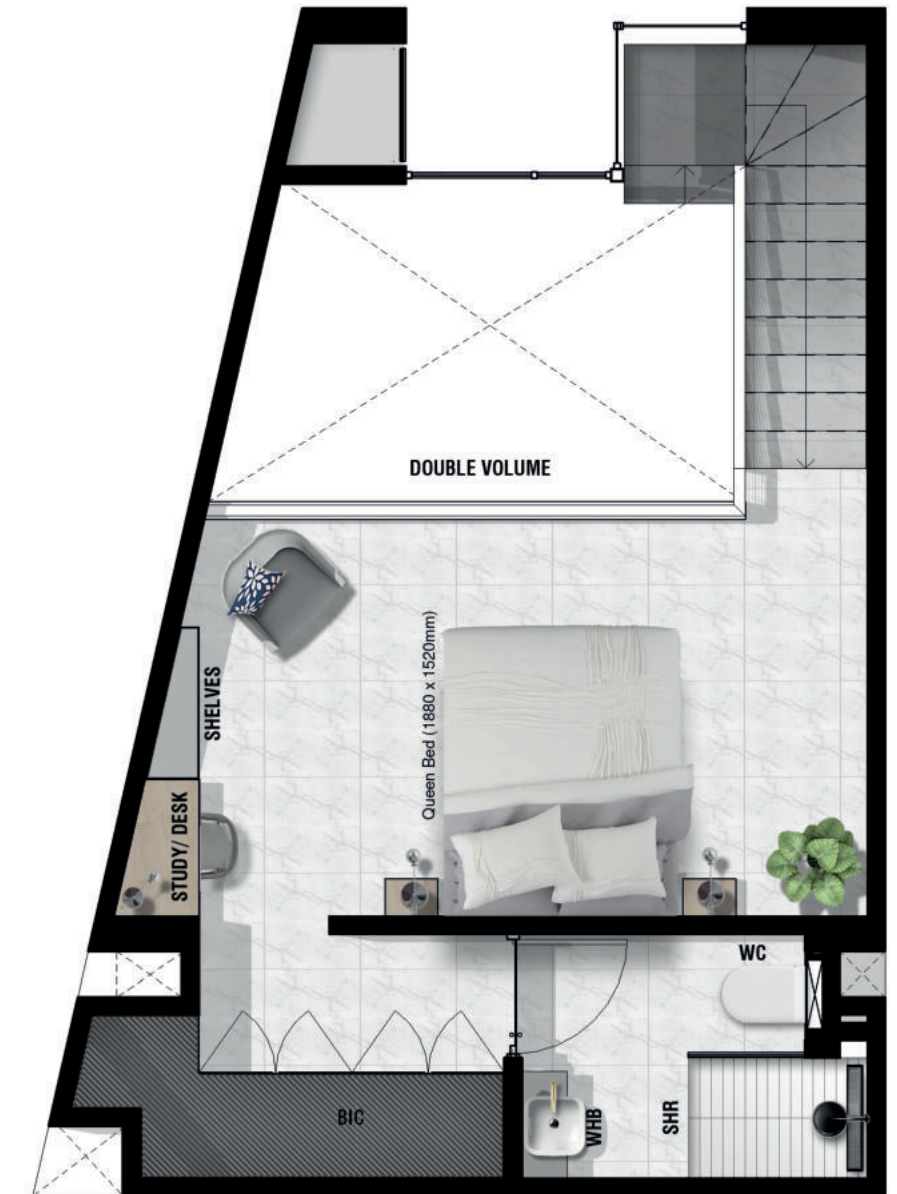

## APARTMENT TYPE

## LOFT Q

2 BEDROOM 2 BATHROOM

AREAS	GROSS UNIT AREA (EXCL. BALCONY)	
	BALCONY	2 m <sup>2</sup>
	TOTAL	51 m <sup>2</sup>

LOCATION	LEVEL	NO. UNITS
	01	0
	02	1
	03	0
	04	0
	05	0
	06	0
	07	0
	08	0
	09	0
	TOTAL	1

### DISCLAIMER

EACH UNIT MAY HAVE SLIGHT VARIATIONS IN AREA & DESIGN  
 FURNITURE LAYOUTS ARE INDICATIVE ONLY  
 THE DEVELOPER RESERVES THE RIGHT TO MAKE AMENDMENTS TO THE LAYOUTS AS & IF REQUIRED

LOWER LEVEL