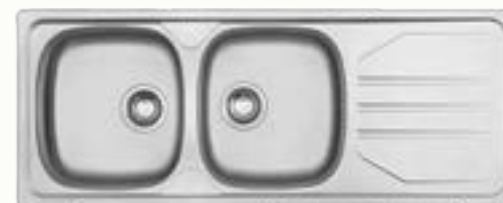

Cupboards: Grey

Counter tops: Quartz Magnolia

Defy electric oven

Sink mixer

Double sink

Floor tile : 600x600mm

BEDROOM

FINISHES - 2 BEDROOM APARTMENT

Light fitting

Handles: Silver lip handle

Tile skirtings 75x600mm

Floor tile: 600x600mm

Cupboards: Grey

BATHROOM | MAIN EN-SUITE

FINISHES - 2 BEDROOM APARTMENT

Shower