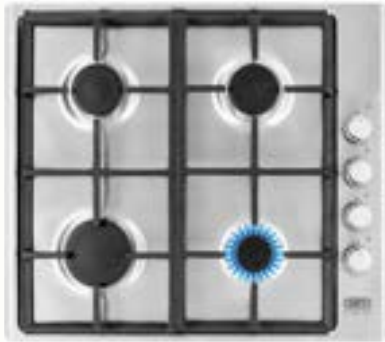

Interior wall paint: Song Porcelain

Internal doors- White

Entrance Door - Timber door varnished

KITCHEN | LOFT

KITCHEN

FINISHES - LOFT

Defy extractor

Defy gas hob

Light fitting

Handles: Silver lip handle

White matt metro tile feature
(above the hob only)

Upper Cupboards: Grey

Counter tops: Quartz Macadamia

Lower Cupboards: Wood Look

Sink mixer

Single sink