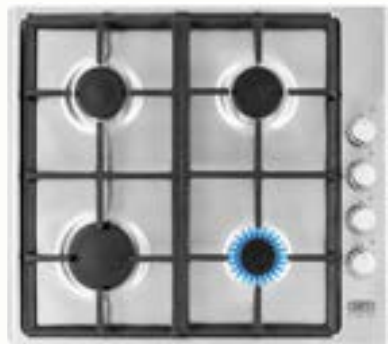

KITCHEN | APARTMENTS

KITCHEN

FINISHES - 2 BEDROOM APARTMENT

Defy extractor

Light fitting

Handles: Silver lip handle

White matt metro tile feature
(above the hob only)

Defy gas hob

Double towel rail

Circular ceiling light

Interior wall paint: Song Porcelain

Light switch

Door Handles: Stainless steel

Internal door- White

Entrance Door - White

EXTERIOR