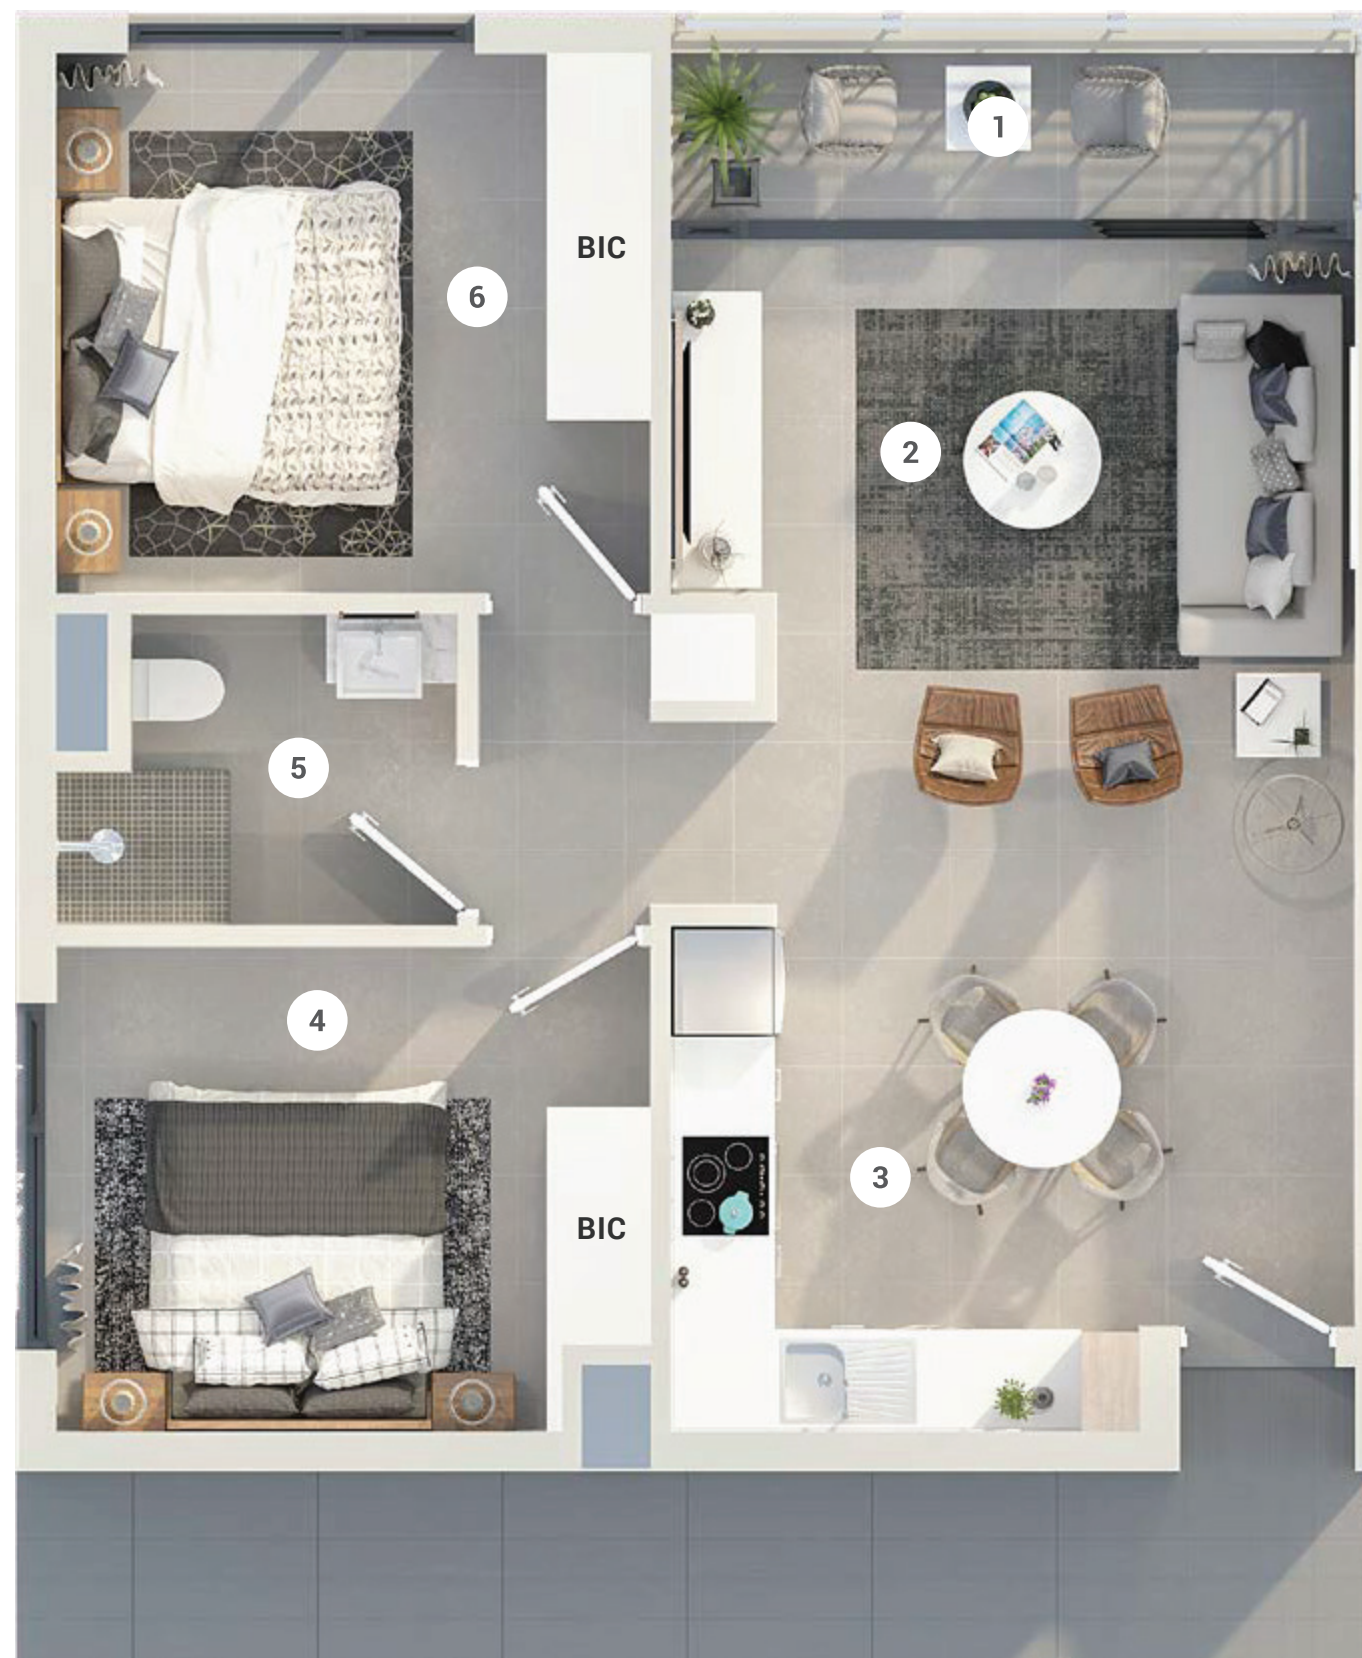

Type A

2 Bedroom, 1 Bathroom

Type A

Area Summary

Unit
60m²

Patio/Balcony
5m² / 13.9m²

Total
65m² / 73.9m²

Artist's Impression

1 Balcony
4.1m x 1.1m

2 Lounge
4m x 3.8m

3 Kitchen / Dining
4m x 3m

4 Bedroom
3.4m x 2.8

5 Bathroom
2.3m x 1.8m

6 Master Bedroom
3.4m x 3.1m

Type A (m)

2 Bedroom, 1 Bathroom

Type A(m)

Area Summary

Unit
60m²

Patio/Balcony
5m² / 37.5m²

Total
65m² / 97.5m²

Artist's Impression

1 Balcony
4.1m x 1.1m

2 Lounge
4m x 3.8m

3 Kitchen / Dining
4m x 3m

4 Bedroom
3.4m x 2.8

5 Bathroom
2.3m x 1.8m

6 Master Bedroom
3.4m x 3.1m